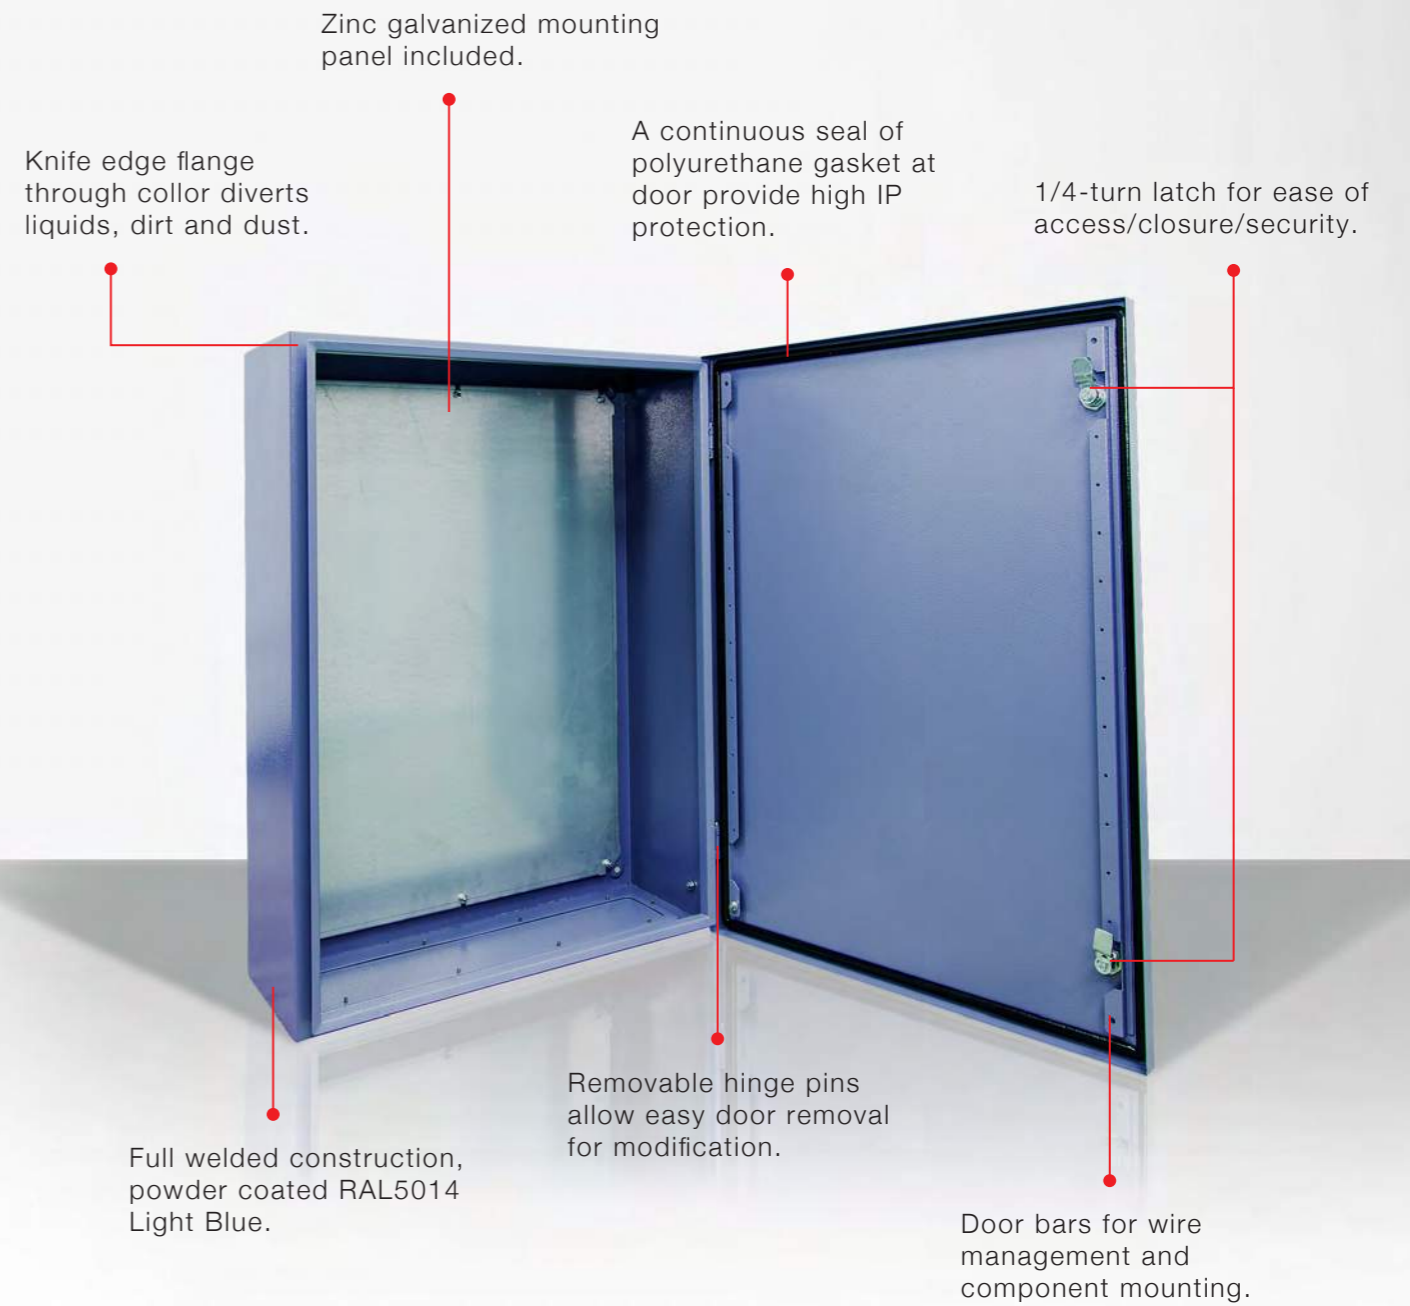

Rinon offers a complete range of wallmount enclosures, which are suitable for internal and external electrical installations for industrial, infrastructure, commercial and communication applications.

All Rinon wallmount enclosures are built to precision to ensure consistent high quality standards.

Optional Items

Transparent Door/Inner Door

Rain Hood (Outdoor)

Rain Canopy

PVC Lock

Metal cam lock with keys

Die cast quarter turn

EXPERIENCE THE
RINON WALLMOUNT
DIFFERENCE